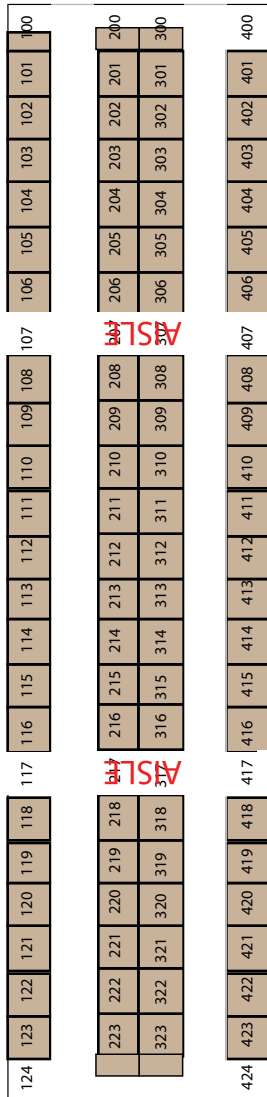

ASL

ASL

PARKING

<<< Park Entrance Road >>>